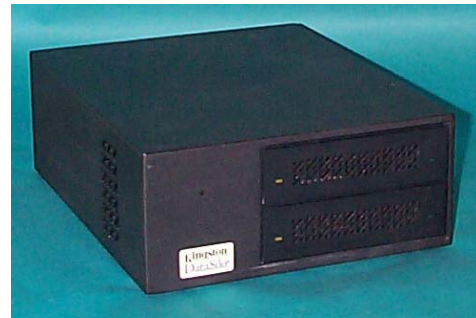

## 2 Bay External SCSI Hard Drive

Dual 36GB 10K Hard Drives

SCSI 160 LVD

Selectable Addresses

### Specifications

Dual 36GB SCSI 10K 160LVD Drives

SCSI5 (50pin) LVD connector

Selectable addresses (0-15)

Internally terminated

Power 110-240VAC @ 80watts maximum

Dimensions 32 x 25 x 15h cm

Weight 9Kg